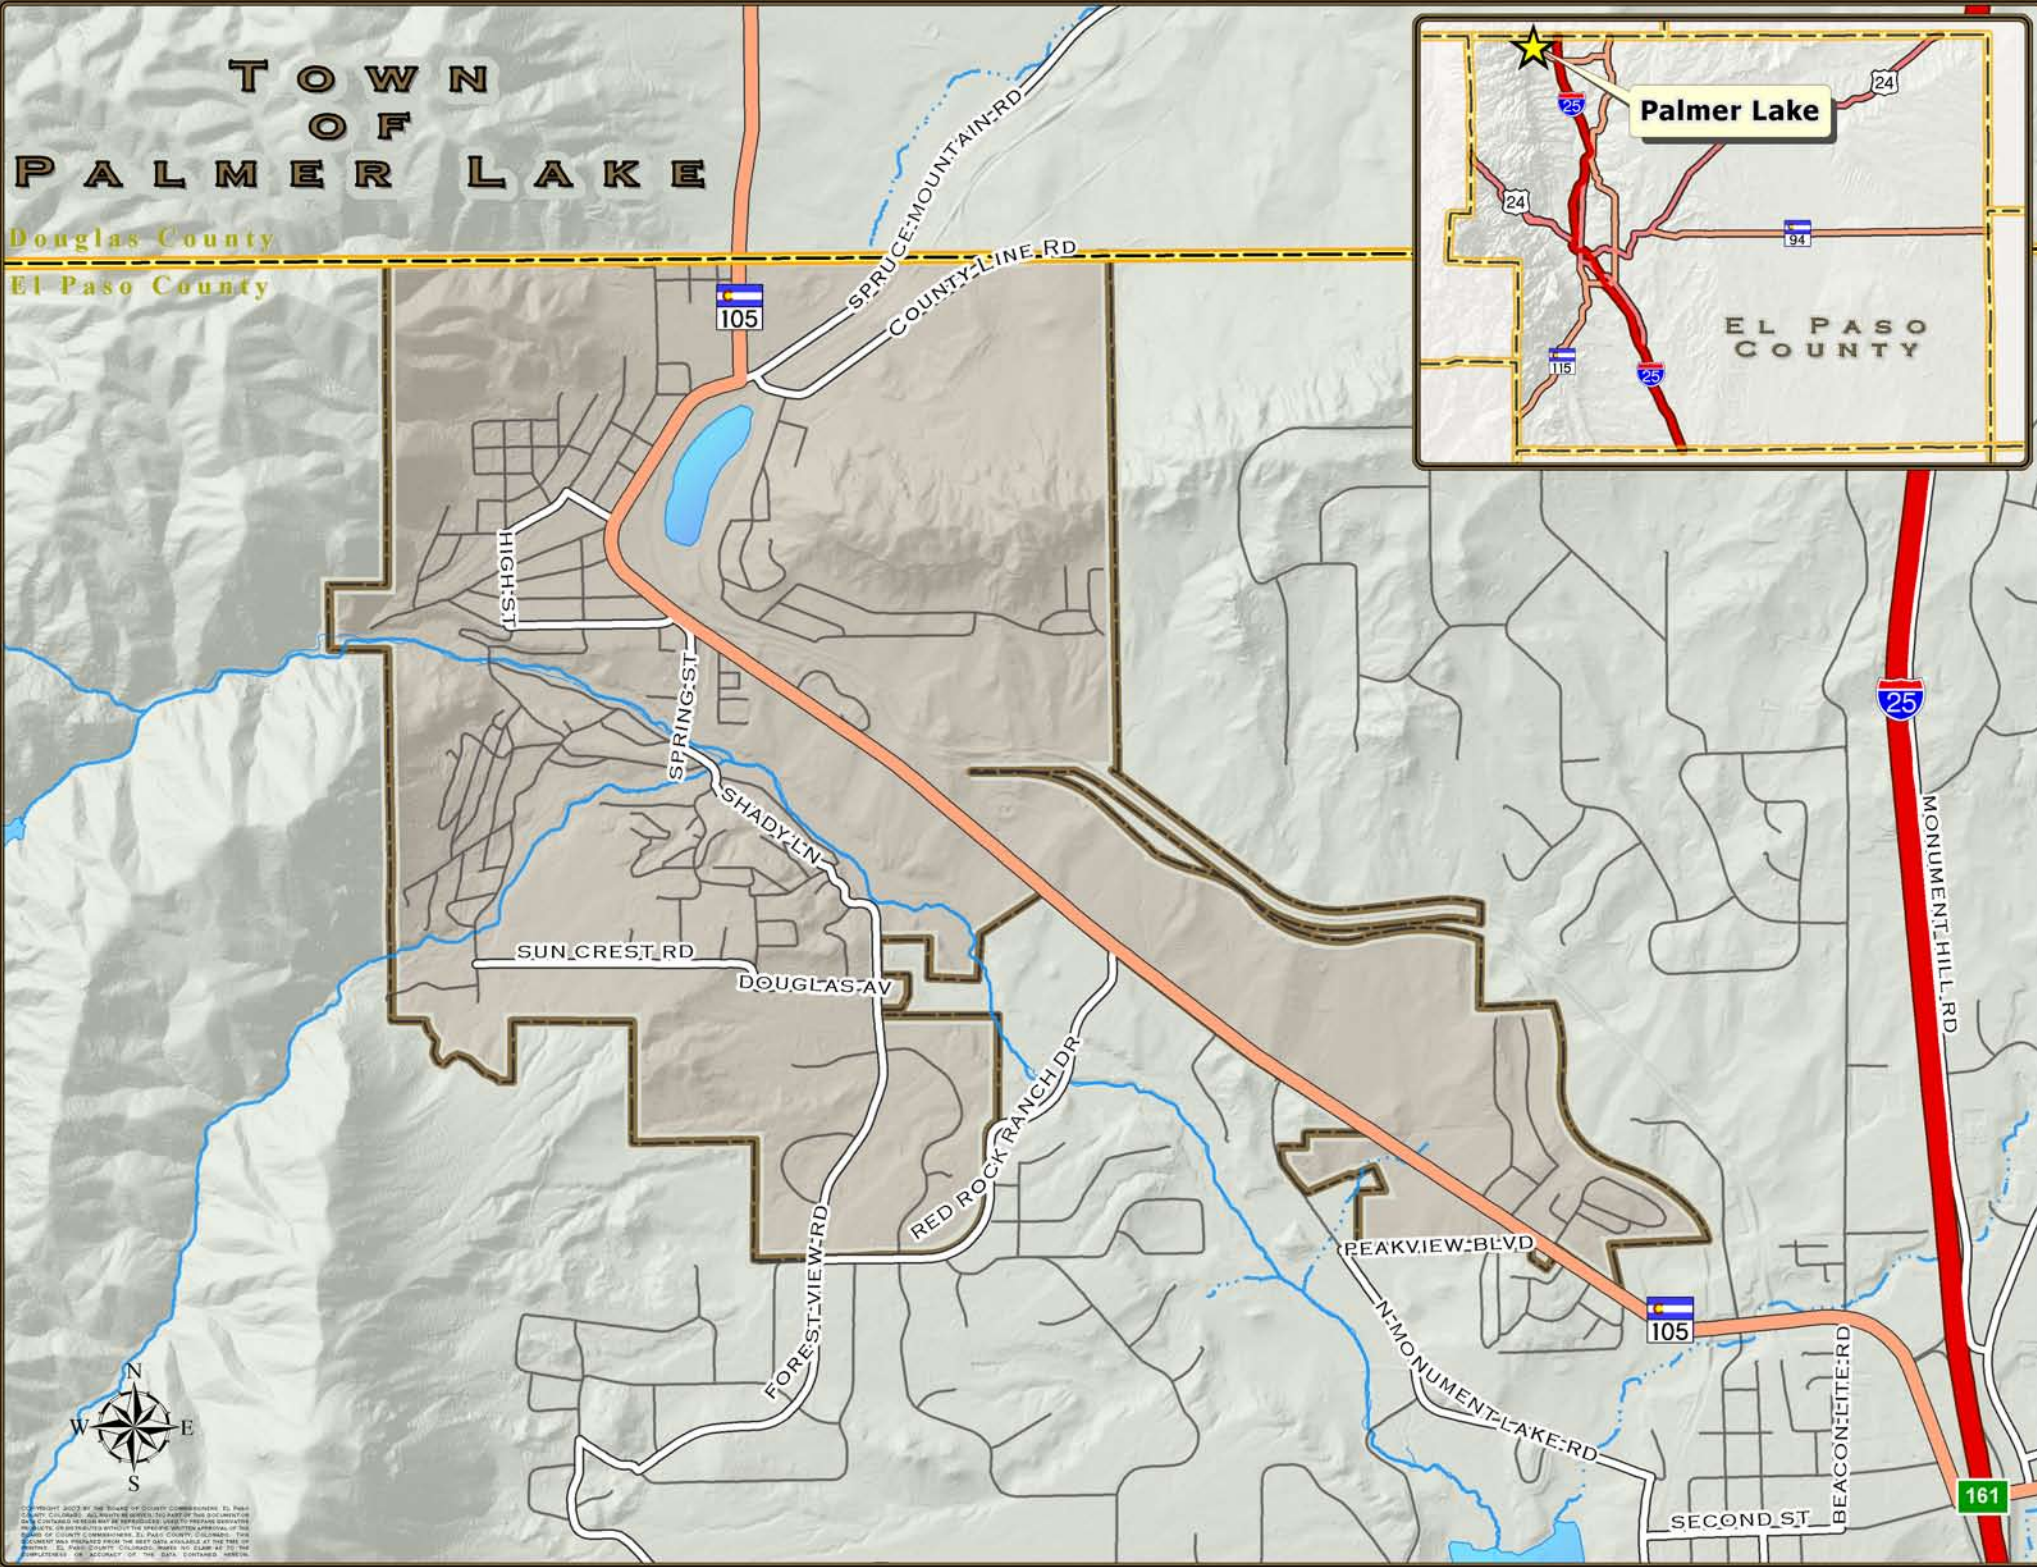

TOWN OF PALMER LAKE

Douglas County

El Paso County